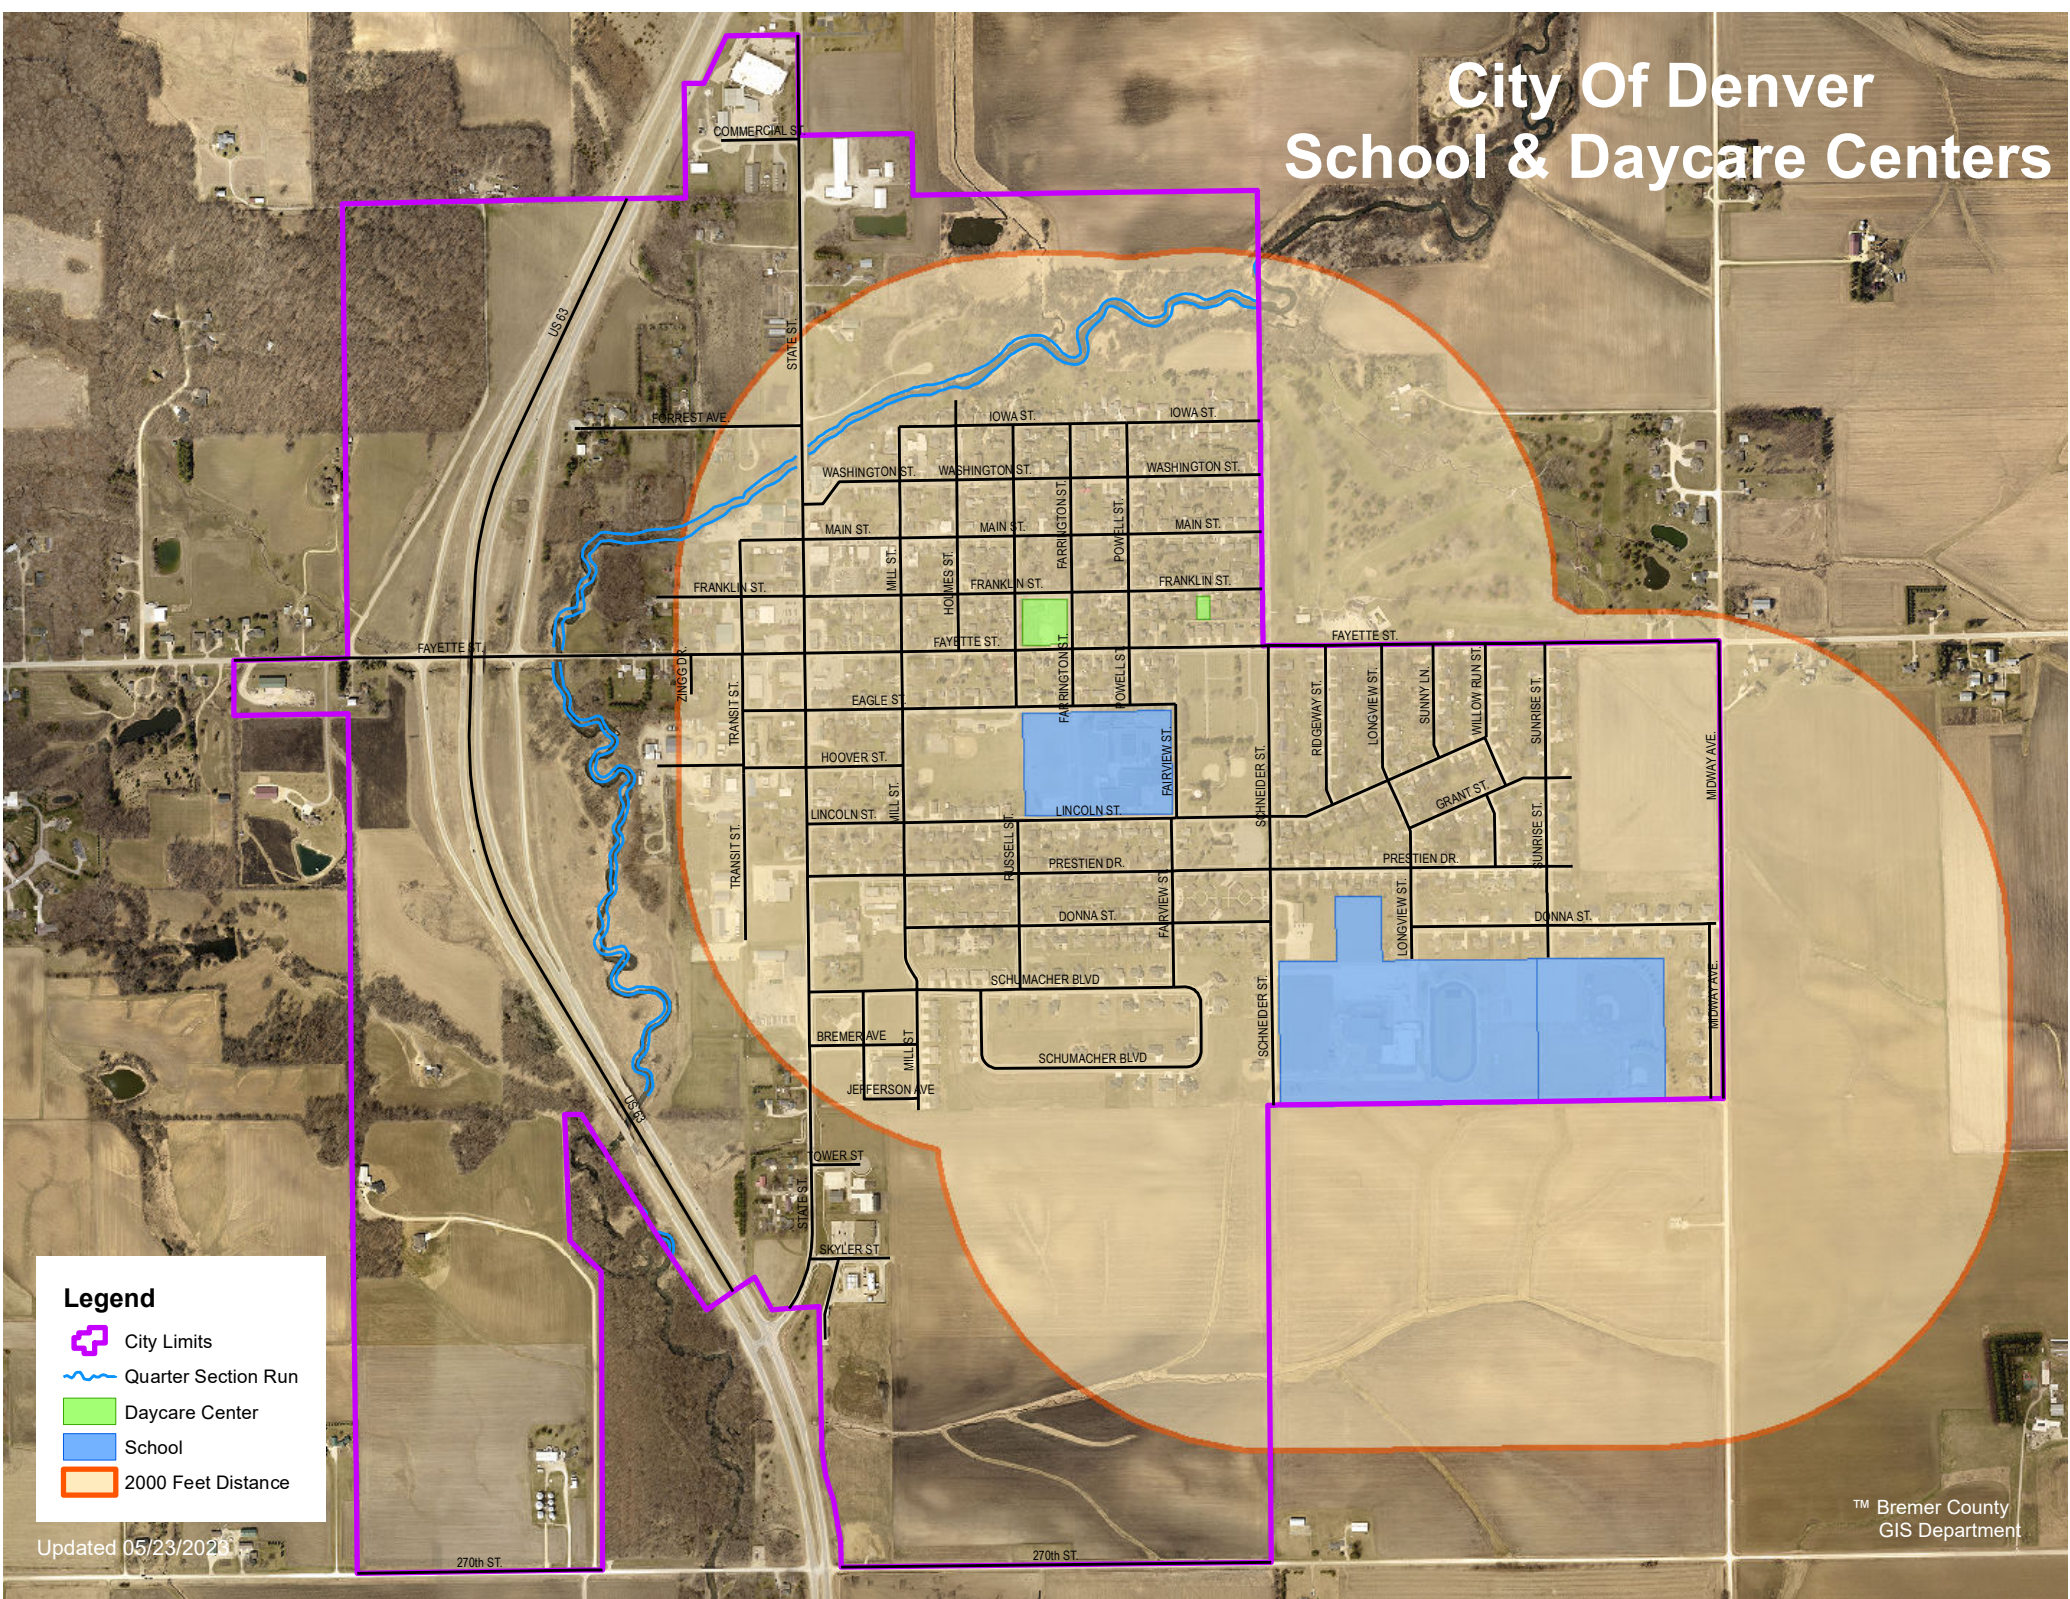

City Of Denver School & Daycare Centers

Legend

- City Limits
- Quarter Section Run
- Daycare Center
- School
- 2000 Feet Distance

Updated 05/23/2021